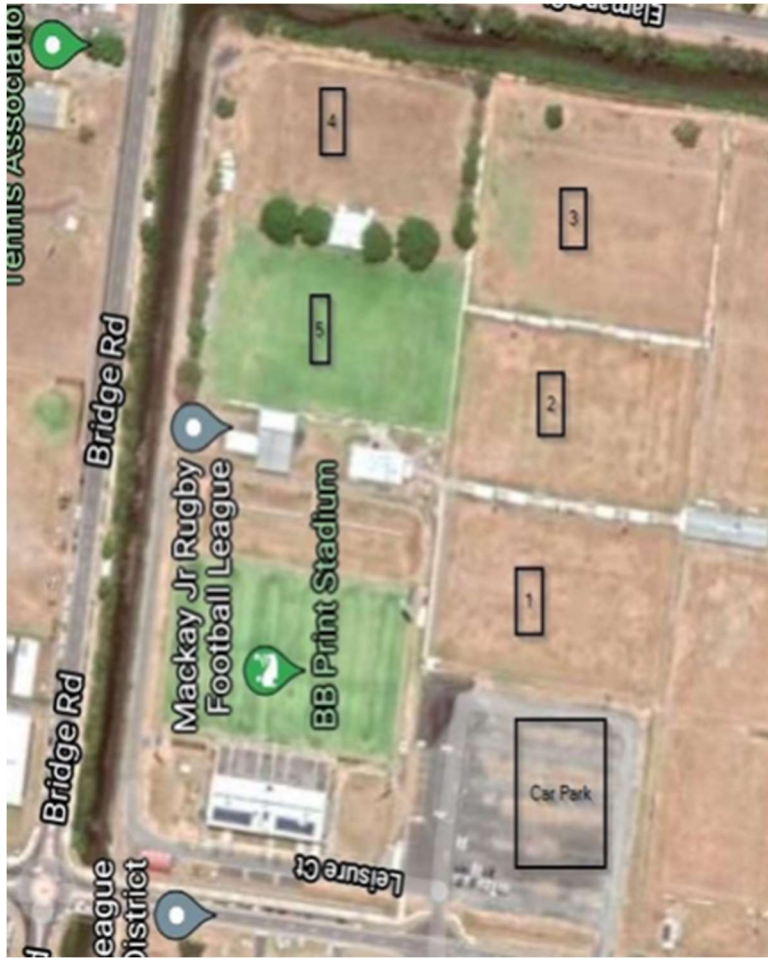

JRL Field Map